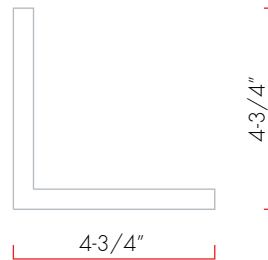

DAX-AB-1560-35

BATHROOM SHELVES SERIES