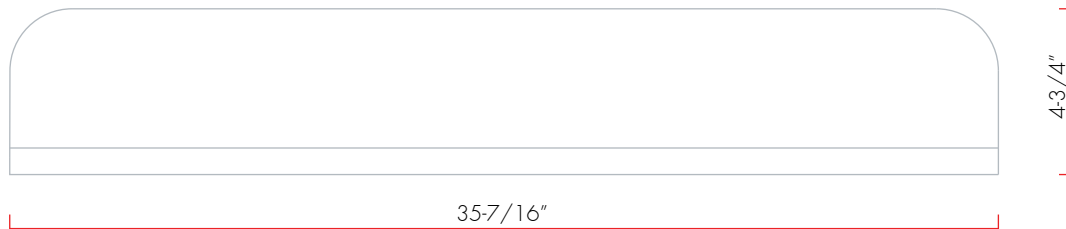

DAX-AB-1560-35

BATHROOM SHELVES SERIES

## FEATURES

---

- Solid surface material
- Wall mount
- Hypoallergenic
- Mounting parts included
- Matte white finish